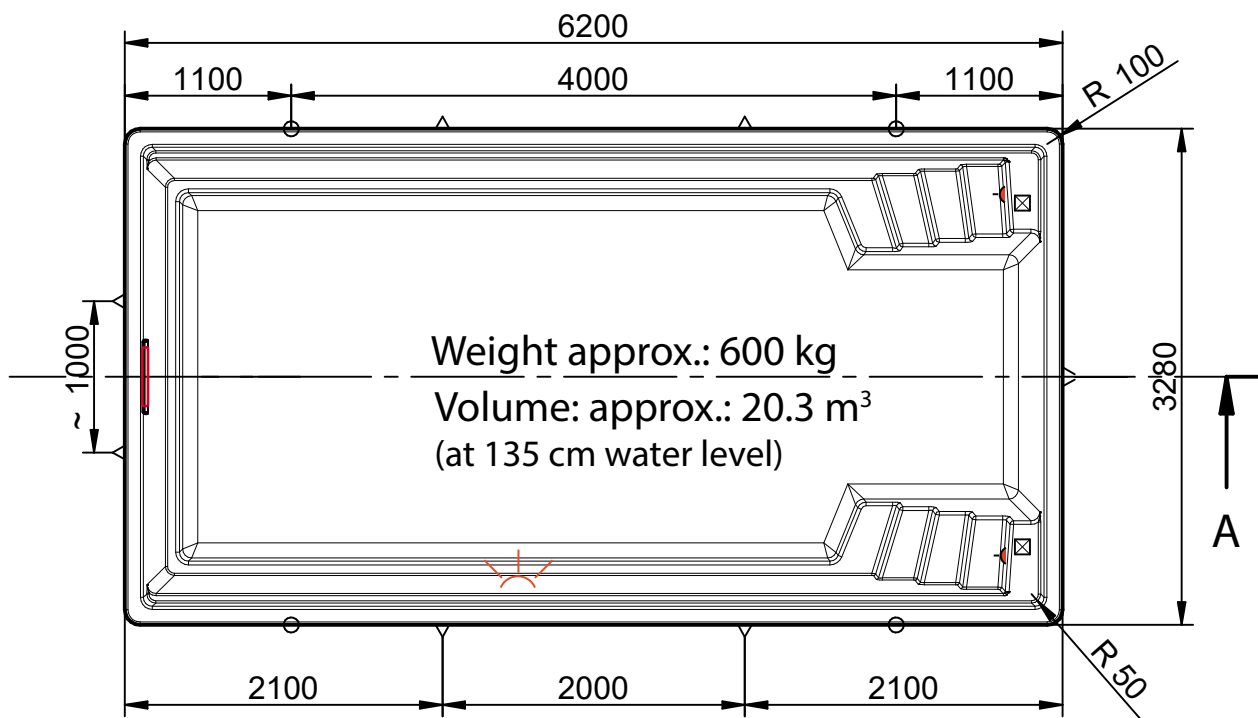

I order the pool

Offer No.:

Client:

Date:

.....
Signature, stamp

Polyester Swimming Pools OLYMPIA 620C

- Handle
- ⊗ Stair support
- △ Side support

Colour: **3D MARBLE WHITE**
Extras: **NO**
Cuttings: **NO**

Stair support: **NO**
Side support: **NO**
Insulation: **Bottom: 10 mm**
Wall: -

Assembly: according manual