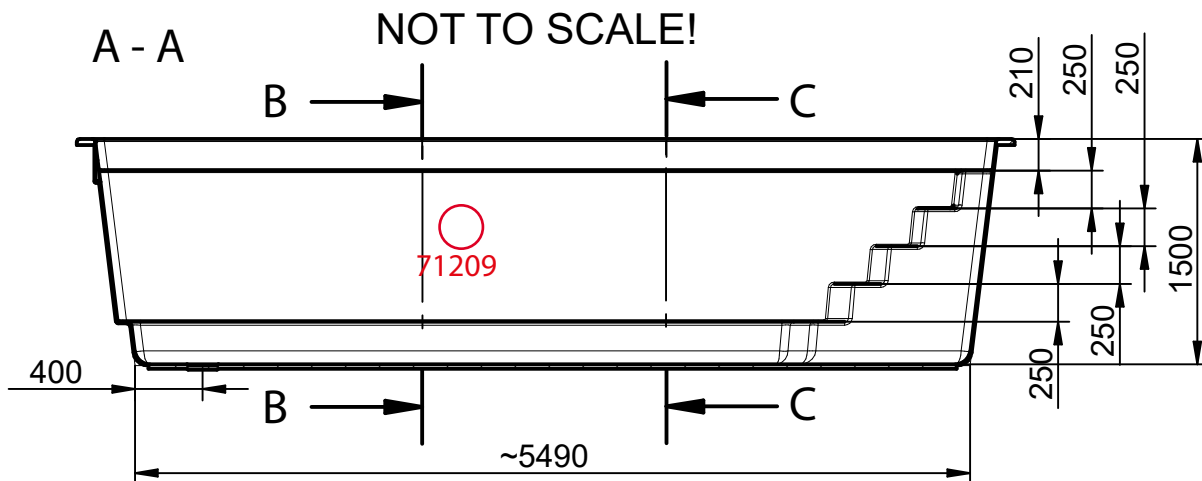

I order the pool

Offer No.:

Client:

Date:

.....
Signature, stamp

Polyester Swimming Pools OLYMPIA 620C

- Handle
- ⊗ Stair support
- △ Side support

Colour: **3D MARBLE WHITE**
Extras: **NO**
Cuttings: **NO**

Stair support: **NO**
Side support: **NO**
Insulation: **Bottom: 10 mm**
Wall: -

Assembly: according manual