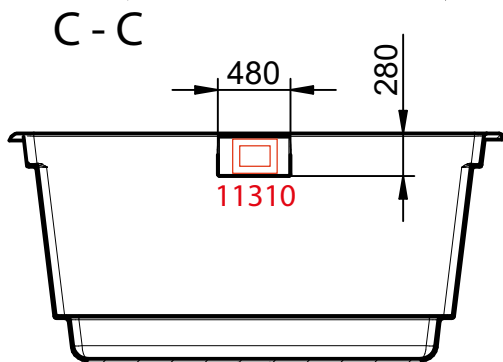

I order the pool

Offer No.:

Client:

Date:

.....
Signature, stamp

Polyester Swimming Pools OLYMPIA 620C

- Handle
- ⊗ Stair support
- △ Side support

Colour: **3D MARBLE WHITE**
Extras: **NO**
Cuttings: **NO**

Stair support: **NO**
Side support: **NO**
Insulation: **Bottom: 10 mm**
Wall: -

Assembly: according manual