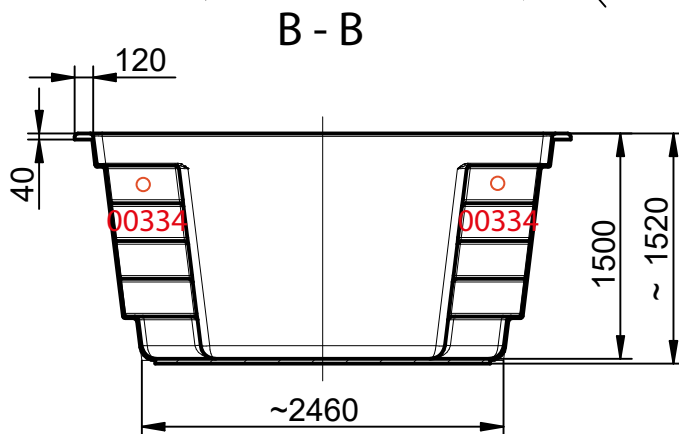

I order the pool

Offer No.:

Client:

Date:

.....
Signature, stamp

Polyester Swimming Pools OLYMPIA 620C

- Handle
- ⊗ Stair support
- △ Side support

Colour: **3D MARBLE WHITE**
Extras: **NO**
Cuttings: **NO**

Stair support: **NO**
Side support: **NO**
Insulation: **Bottom: 10 mm**
Wall: -

Assembly: according manual